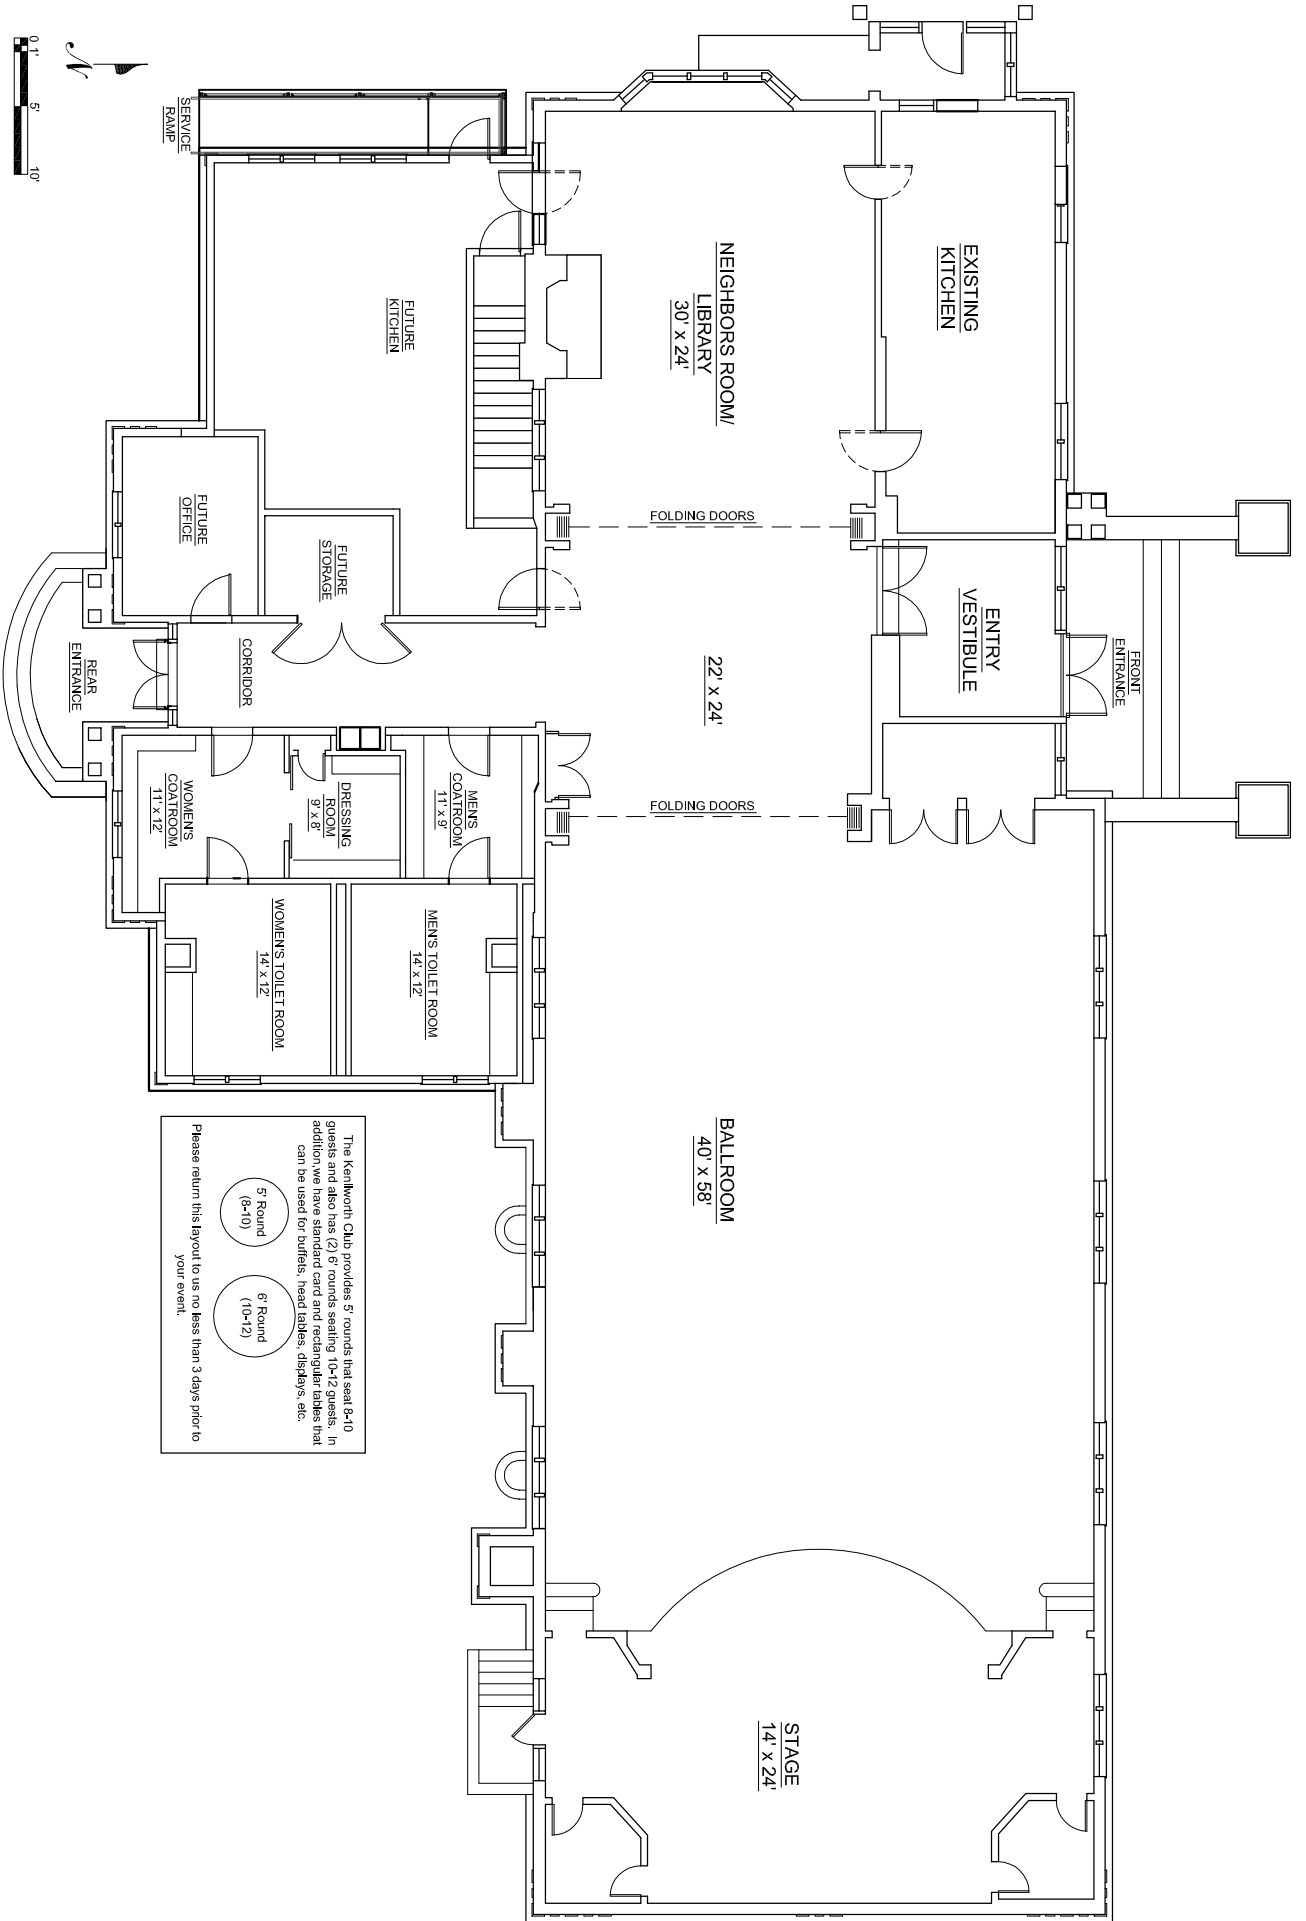

THE KENILWORTH CLUB

KENILWORTH ASSEMBLY HALL ASSOCIATION

The Kenilworth Club provides 5' rounds that seat 8-10 guests and also has (2) 6' rounds seating 10-12 guests. In addition, we have standard card and rectangular tables that can be used for buffets, head tables, displays, etc.

5' Round (8-10)

6' Round (10-12)

Please return this layout to us no less than 3 days prior to your event.